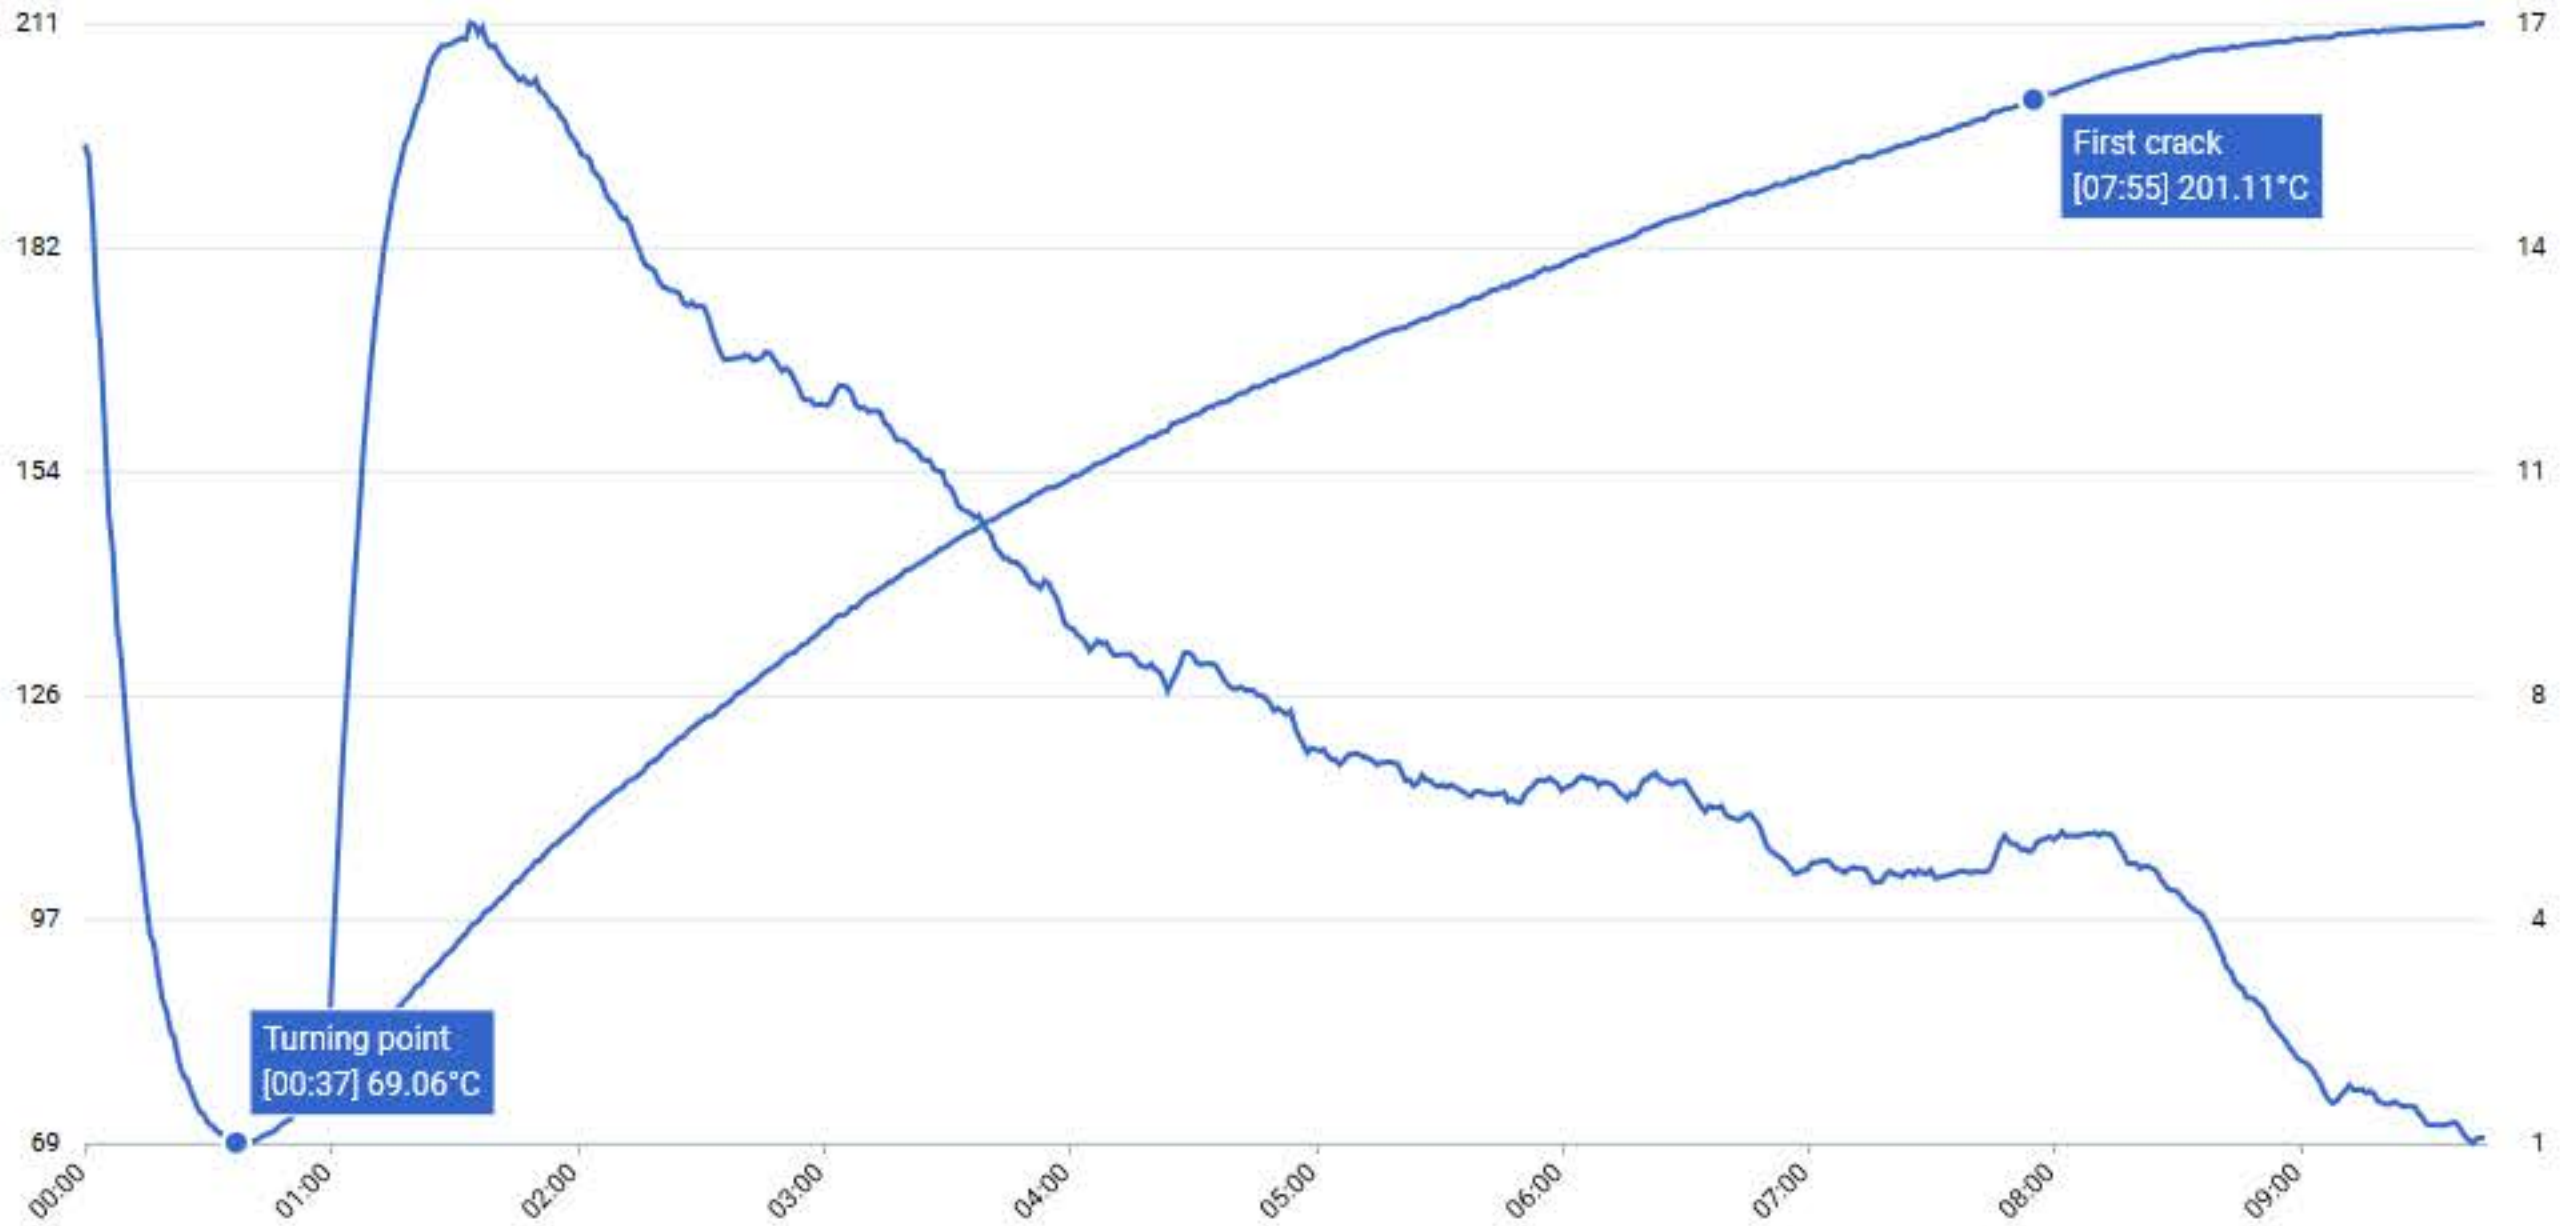

Show comments

Gas

Display

Graphs

- Bean temp.
- Inlet temp.
- Stack temp.
- Return temp.
- Gas

Settings

- Bean temp. RoR
- Inlet temp. RoR
- Stack temp. RoR
- Return temp. R...

Statistics Customize ▾

Date	2017-11-03 - 8:31 AM
Duration	09:45
Dev. time	01:50
First crack	07:55
Start temp.	383.8°F
End temp.	411.5°F
Roast value	
Dev. time ratio	18.8%