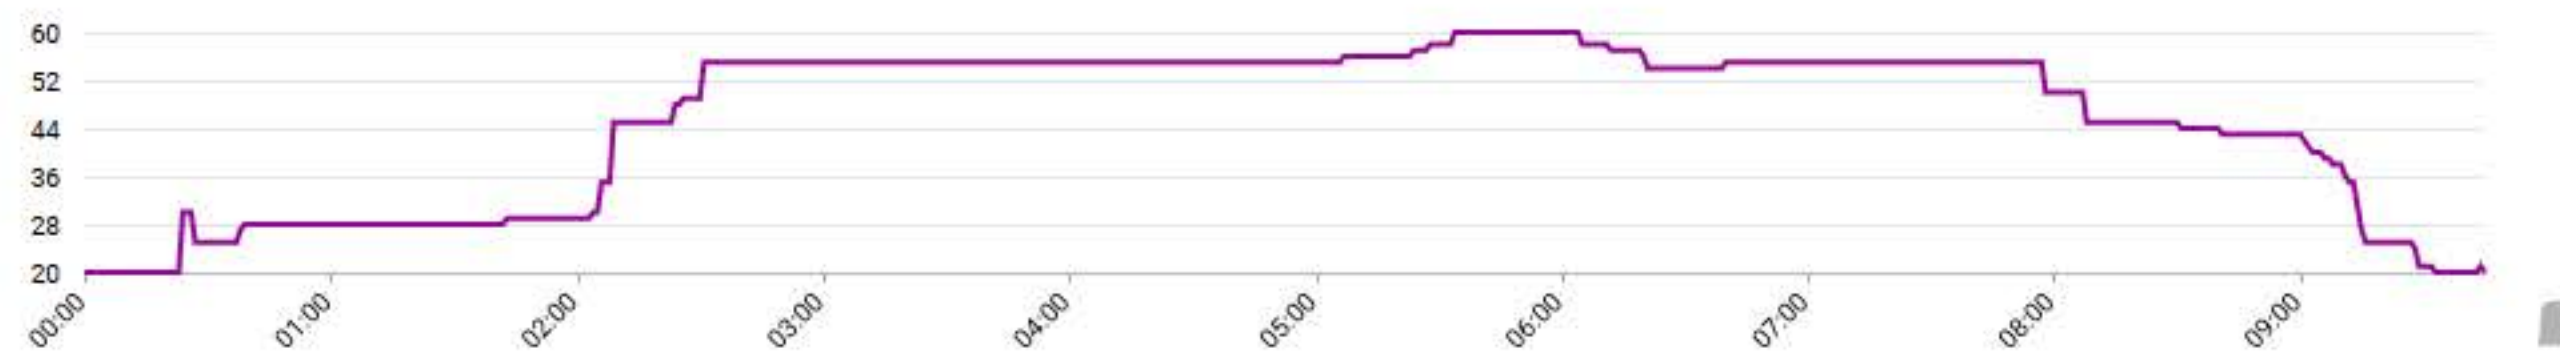

Show comments

Gas

Display

Graphs

- Bean temp.
- Inlet temp.
- Stack temp.
- Return temp.
- Gas

Settings

- Bean temp. RoR
- Inlet temp. RoR
- Stack temp. RoR
- Return temp. R...

Statistics Customize ▾

Date	2017-11-03 - 8:31 AM
Duration	09:45
Dev. time	01:50
First crack	07:55
Start temp.	383.8°F
End temp.	411.5°F
Roast value	
Dev. time ratio	18.8%